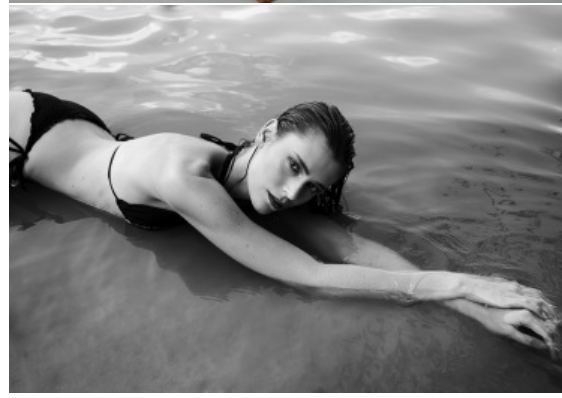

PICTON 31

WHY NOT?

PICTON 32

GAME ON

Shu uho

Shu uho

Shu

Shu

PICTON 34

PICTON 4